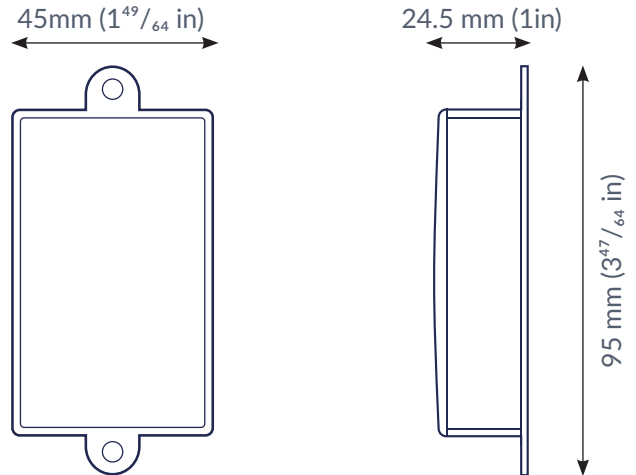

The battery-powered geobeacon for optimization of indoor tracking and zone accuracy of your assets.

-  Bluetooth Low Energy Beacon
-  Max. 100 meters (110 yards) range
-  IP65
-  Battery powered

Connectivity

Compatibility

Compatible with all Sensolus trackers with BLE localization

Transmission power

Variabel transmission power up to 100 meter.

Mounting

- Double adhesive mounting tape
- 4 closing screws
- 2 mounting screws
- 2 plastic dowels

Mechanics & design

Antenna

On board PCB antenna

Weight

70 gram (2.5 oz) with 2 batteries

Size

95x 45 x 24.5 mm (3⁴⁷/₆₄ x 1⁴⁹/₆₄ x 1 in)

Casing