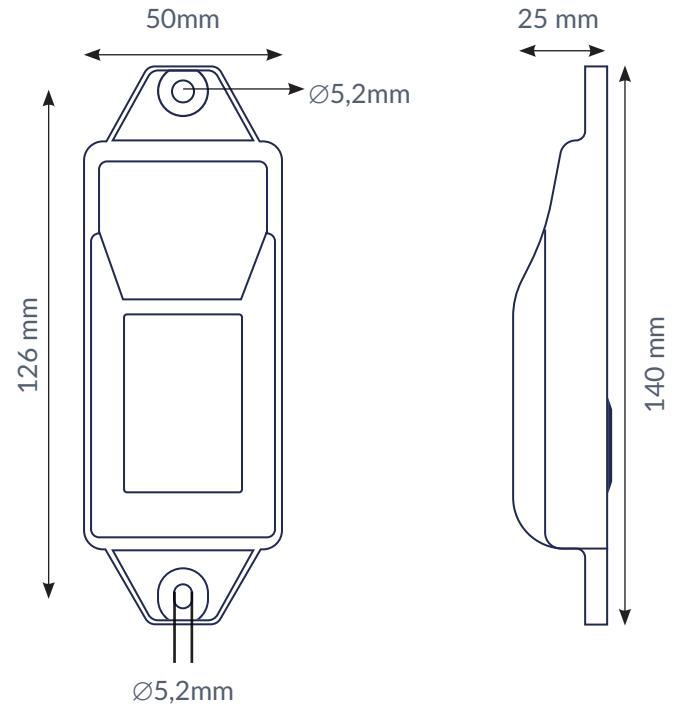

The long-life battery powered WIFI tracker with tamper alert.

- Wi-Fi
- Network triangulation
- Sigfox
- Up to 7 years of battery life
- IP67
- Tamper detection

Connectivity

Sigfox

- Energy efficient transceiver
- Bi-directional communication
- Regions: RC1

Geolocalization

Wi-Fi

Wi-Fi based geolocalization

Sigfox Atlas

Network based geolocalization

Sensing

Internal

- Physical tamper detection
- Relocation based on acceleration

Mounting

Holes Ø5,2mm for rivets